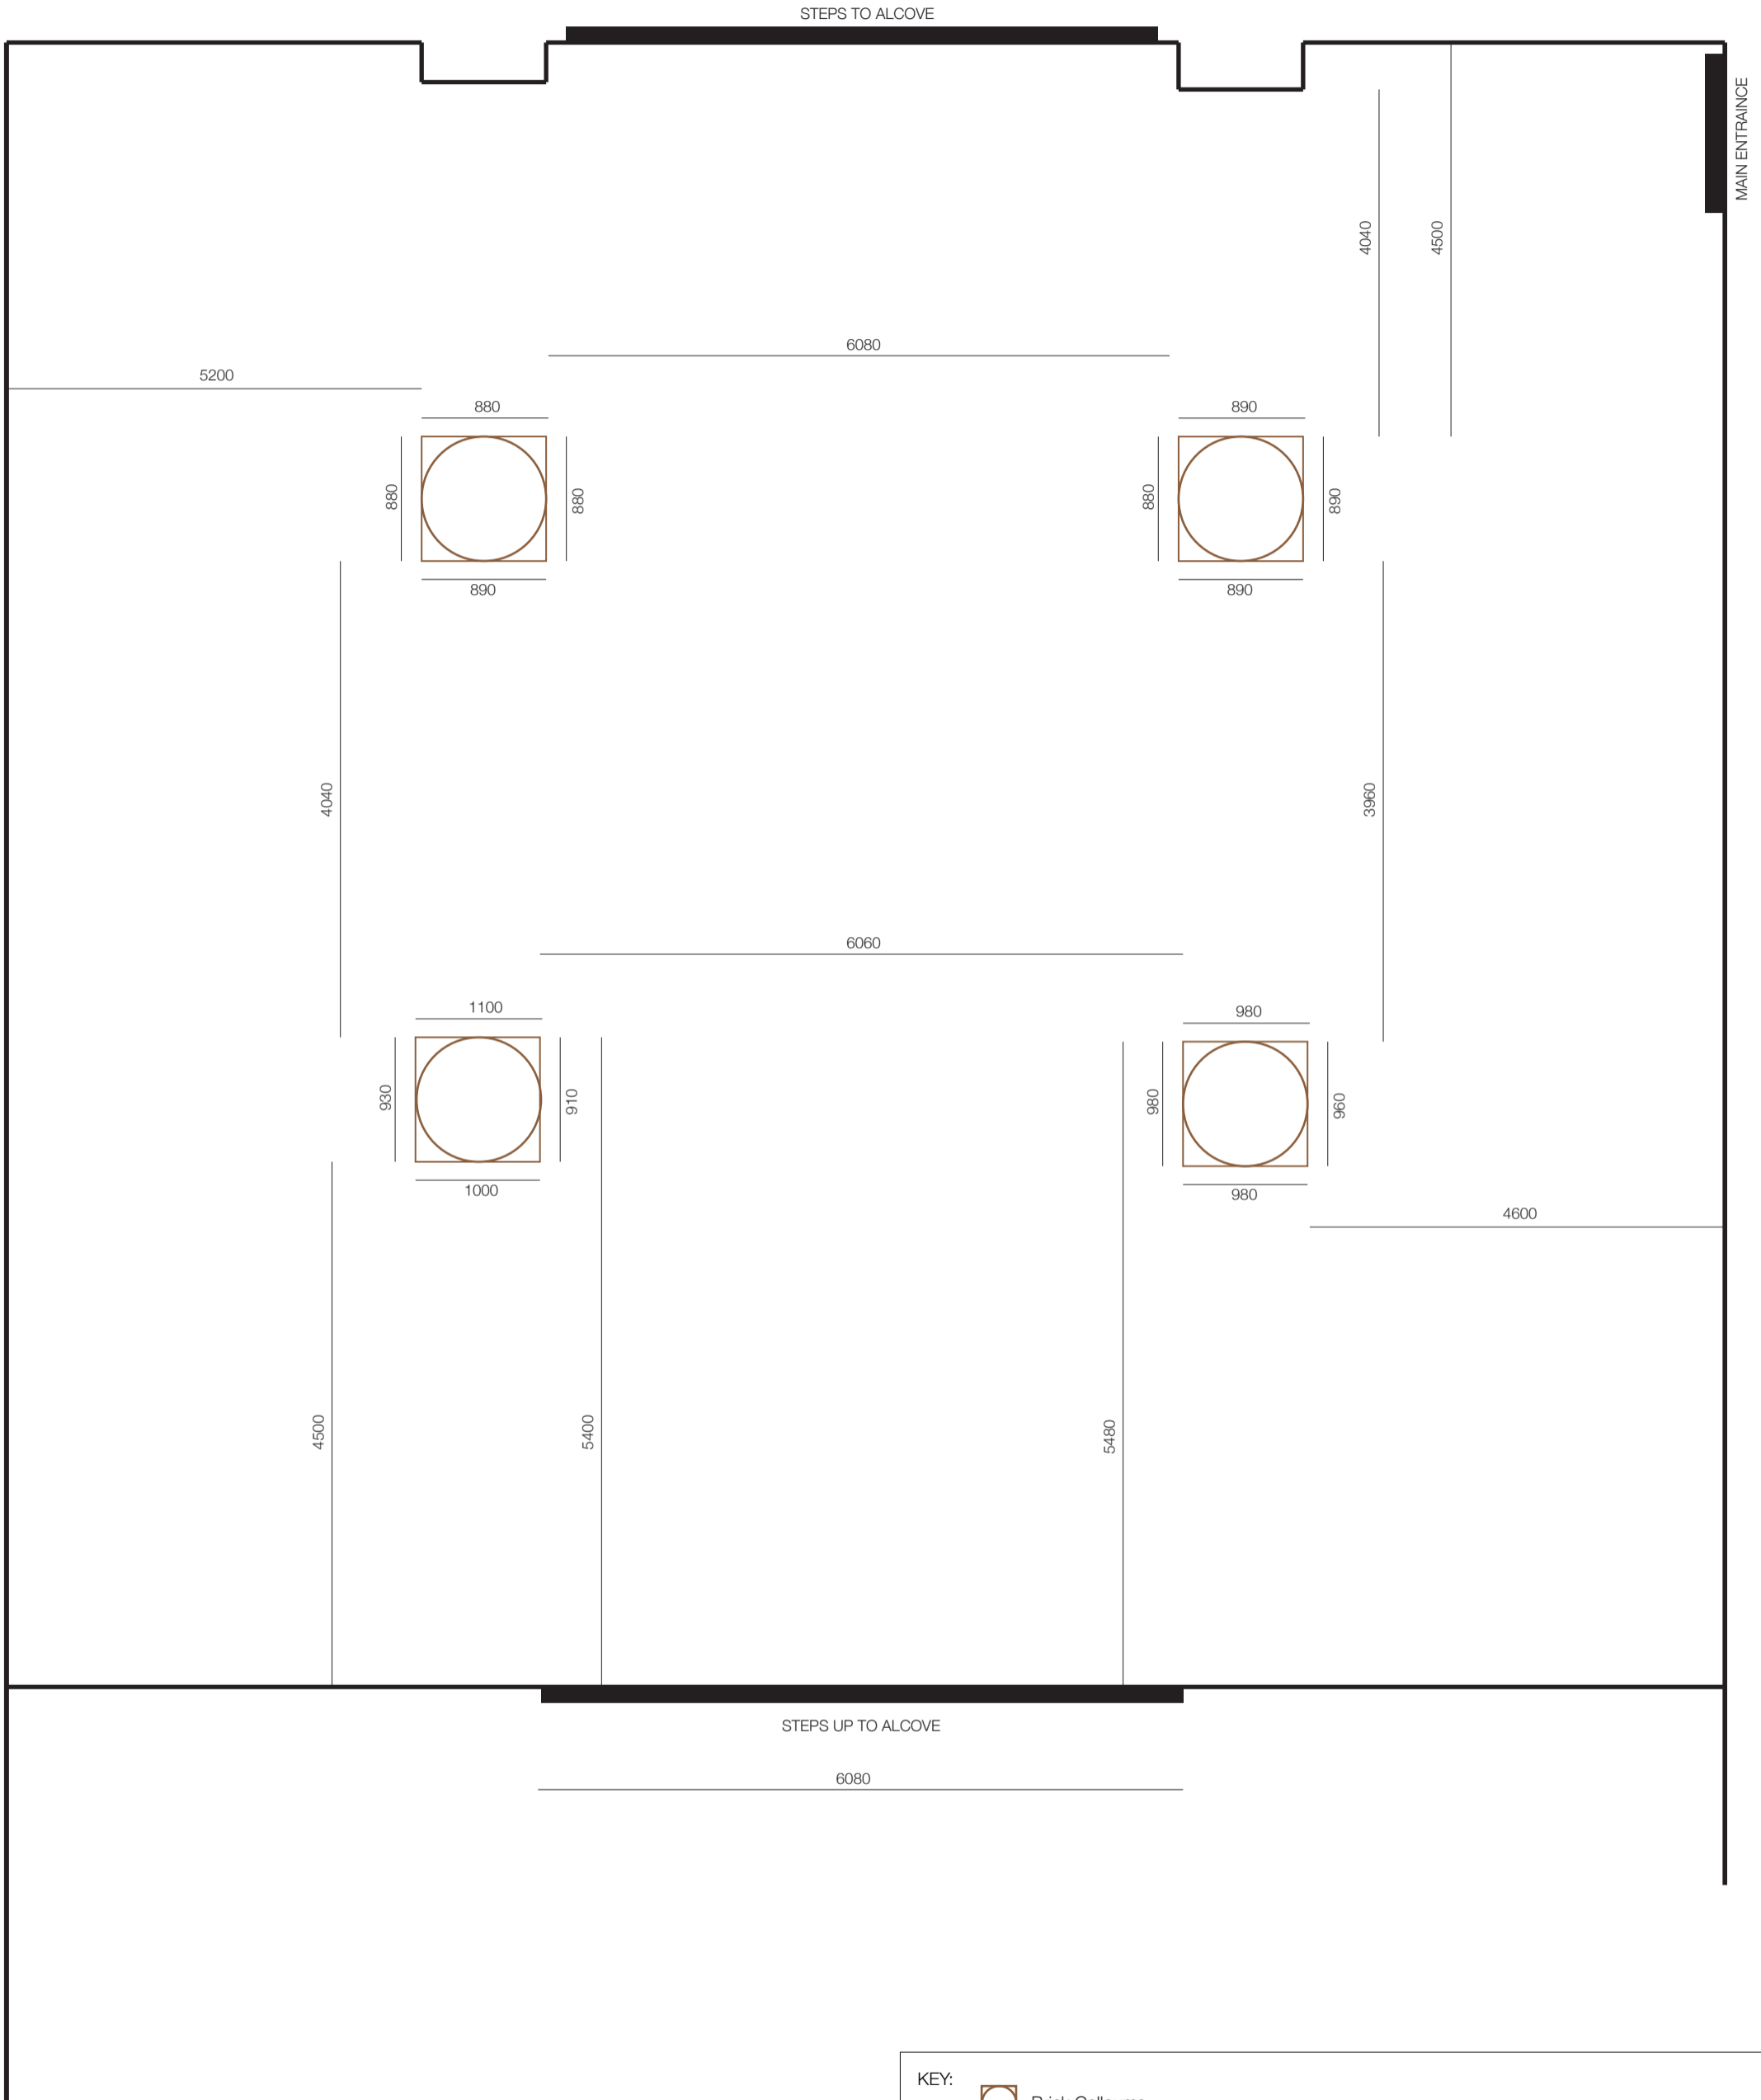

ST MARY'S MEASUREMENTS

KEY:

PH Production Services Ltd
56 Somerville Ave
Maybank
Newcastle under Lyme
Staffordshire
ST5 0LH

PRODUCTION: ALICE (TTQ)
LOCATION: ST MARY'S CHESTER
DATE: CHRISTMAS 2014

NOTES:
LOCATIONS ARE APPROXIMATE AND DRAWING ARE NOT TO SCALE
MEASUREMENTS ARE IN MM